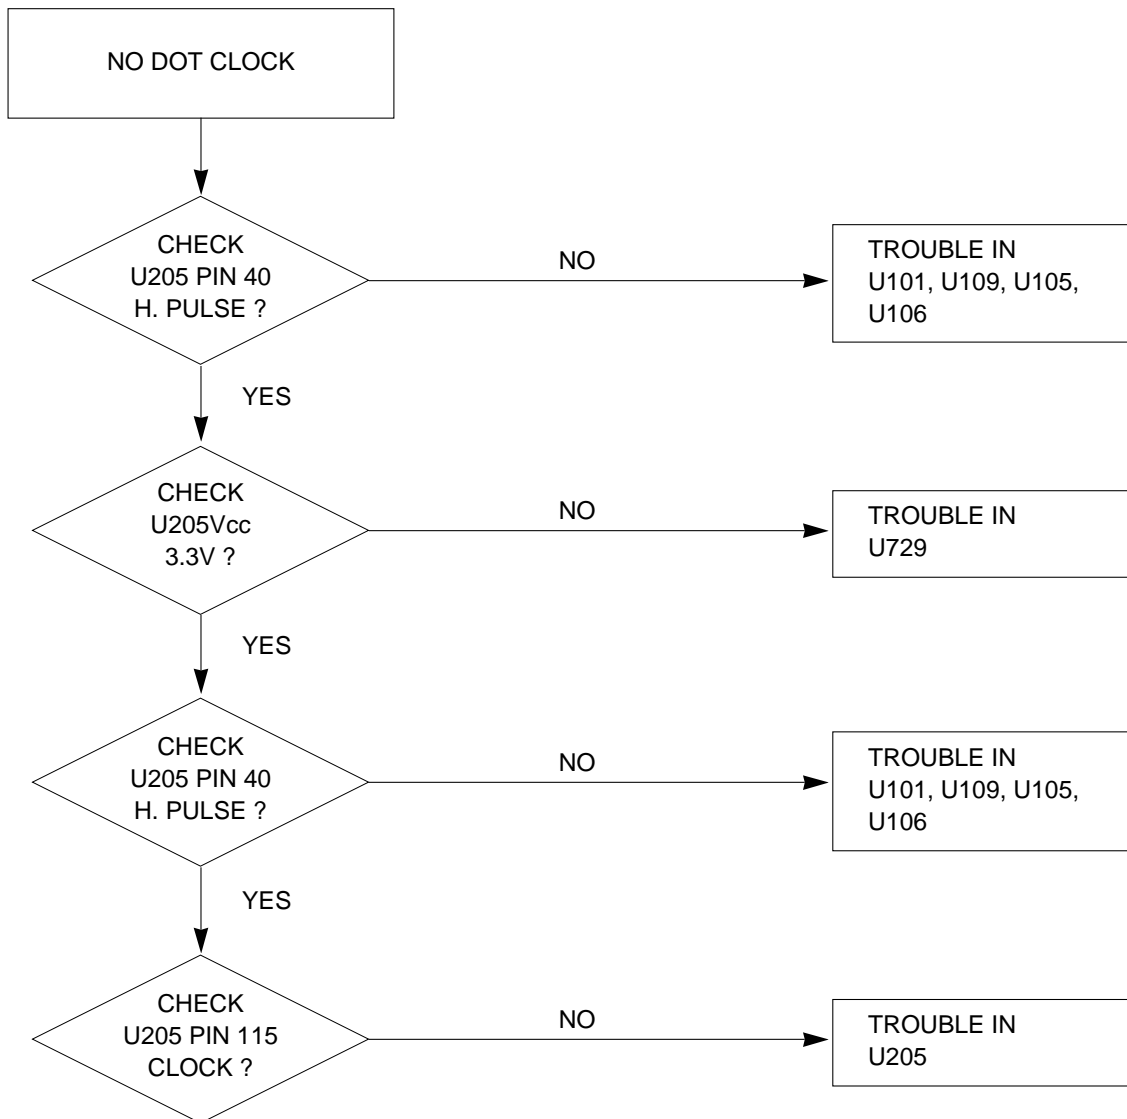

TROUBLESHOOTING GUIDE

1. NO POWER

2. NO RASTER

3. NO CLOCK (CLOCK GENERATOR)

4. TROUBLE IN DPM