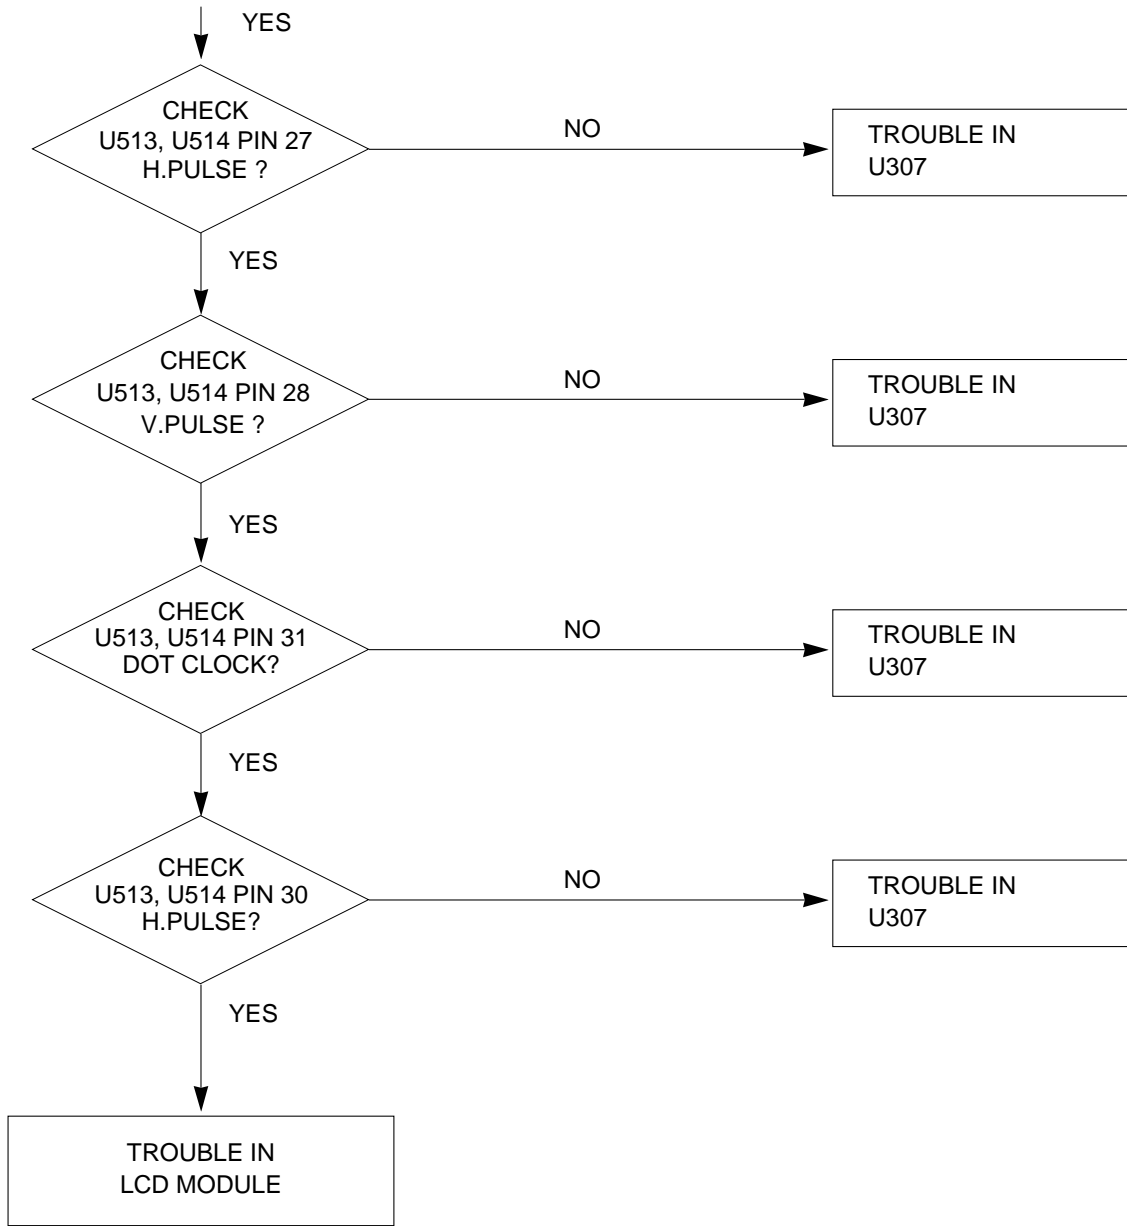

TROUBLESHOOTING GUIDE

1. NO POWER

2. NO RASTER

3. NO CLOCK (CLOCK GENERATOR)

4. TROUBLE IN DPM