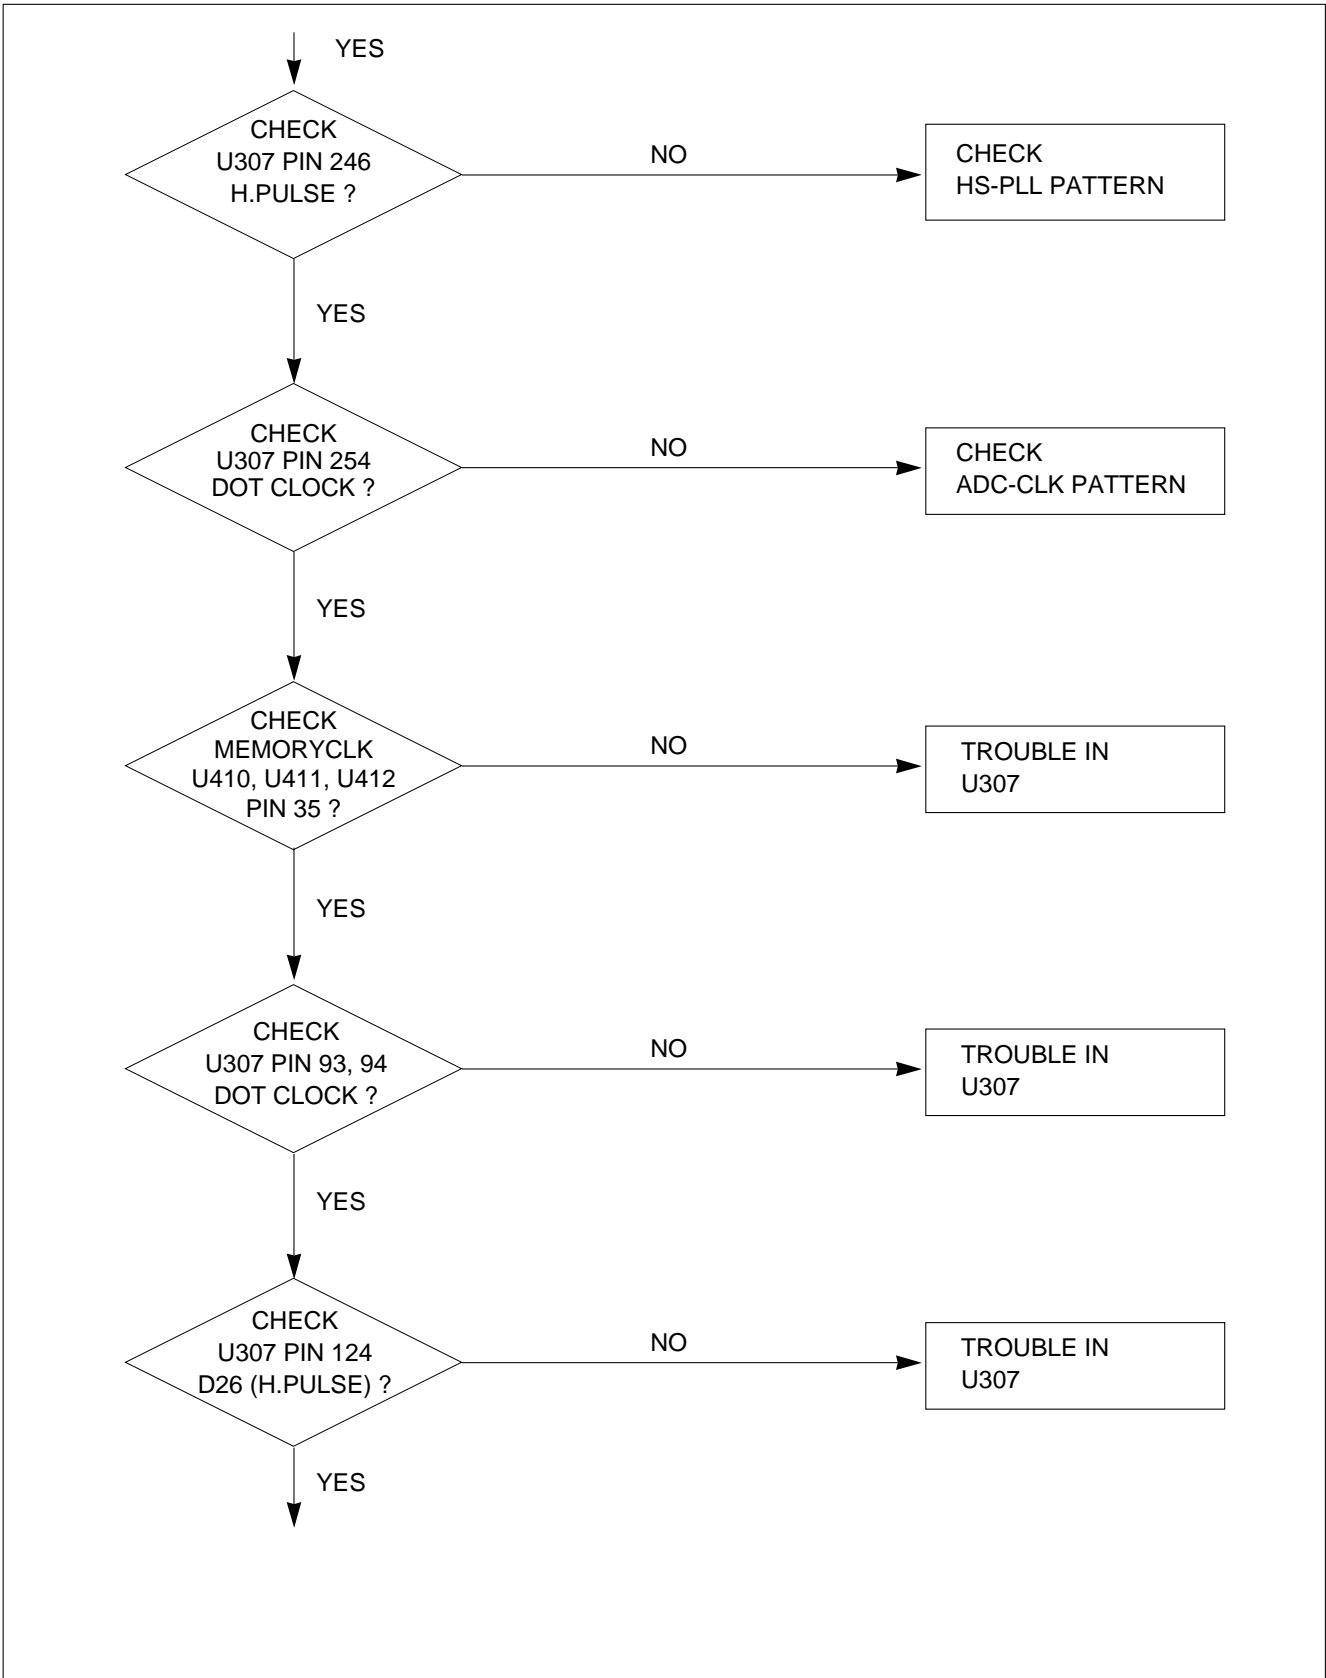

TROUBLESHOOTING GUIDE

1. NO POWER

2. NO RASTER

3. NO CLOCK (CLOCK GENERATOR)

4. TROUBLE IN DPM