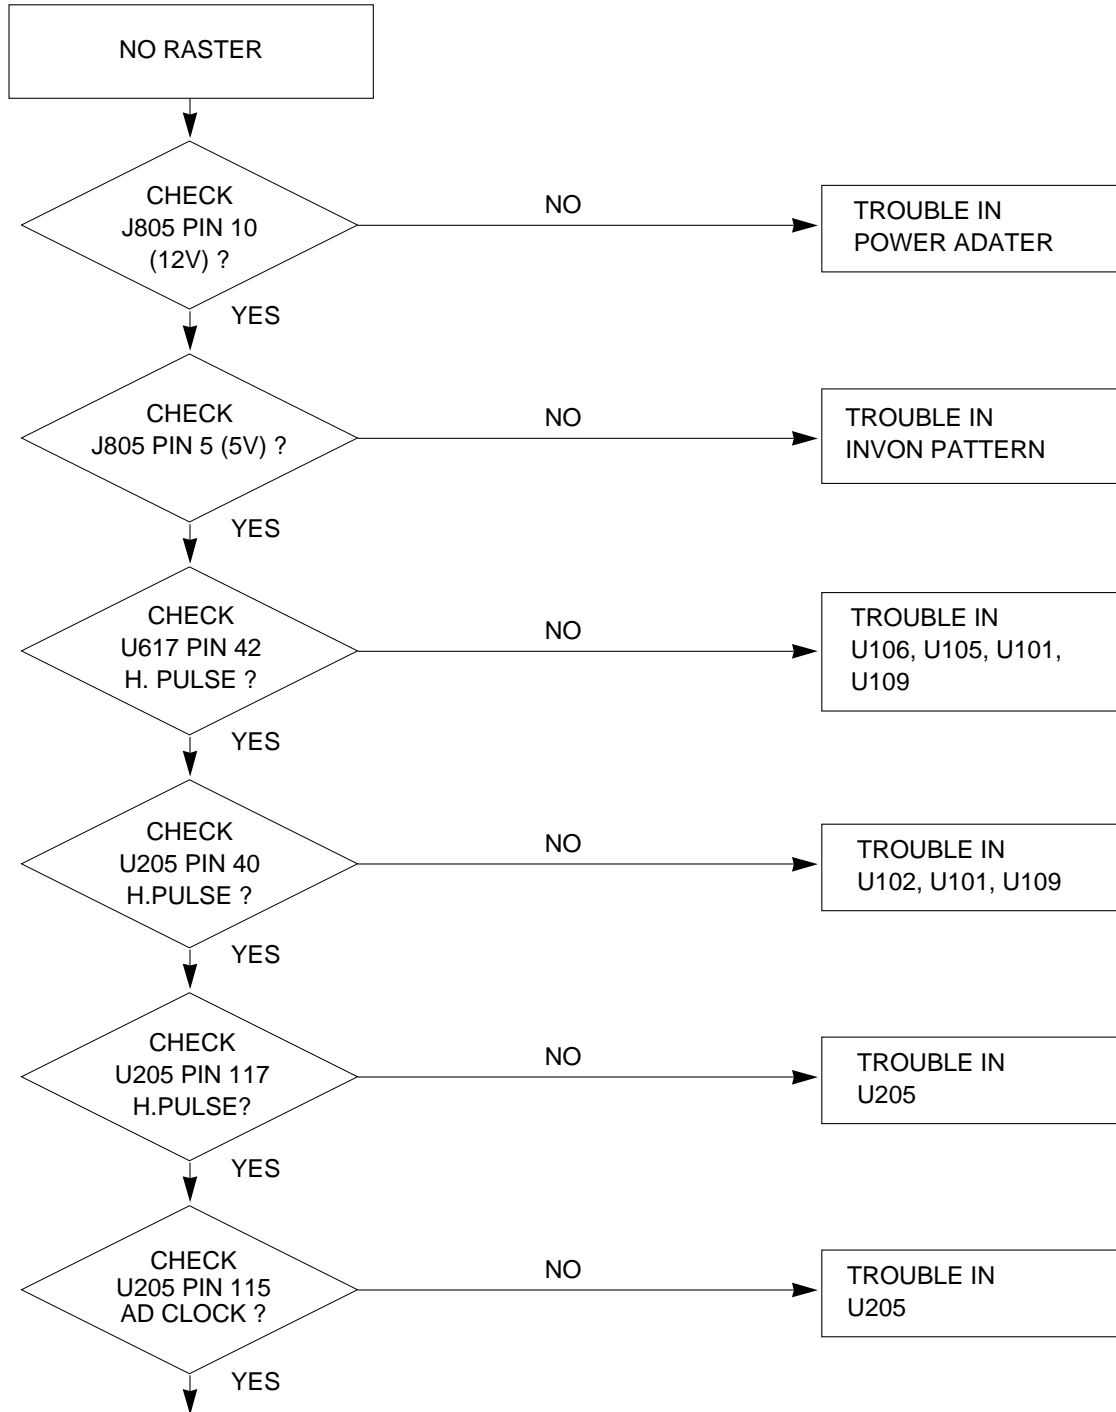

TROUBLESHOOTING GUIDE

1. NO POWER

2. NO RASTER

3. NO CLOCK (CLOCK GENERATOR)

4. TROUBLE IN DPM