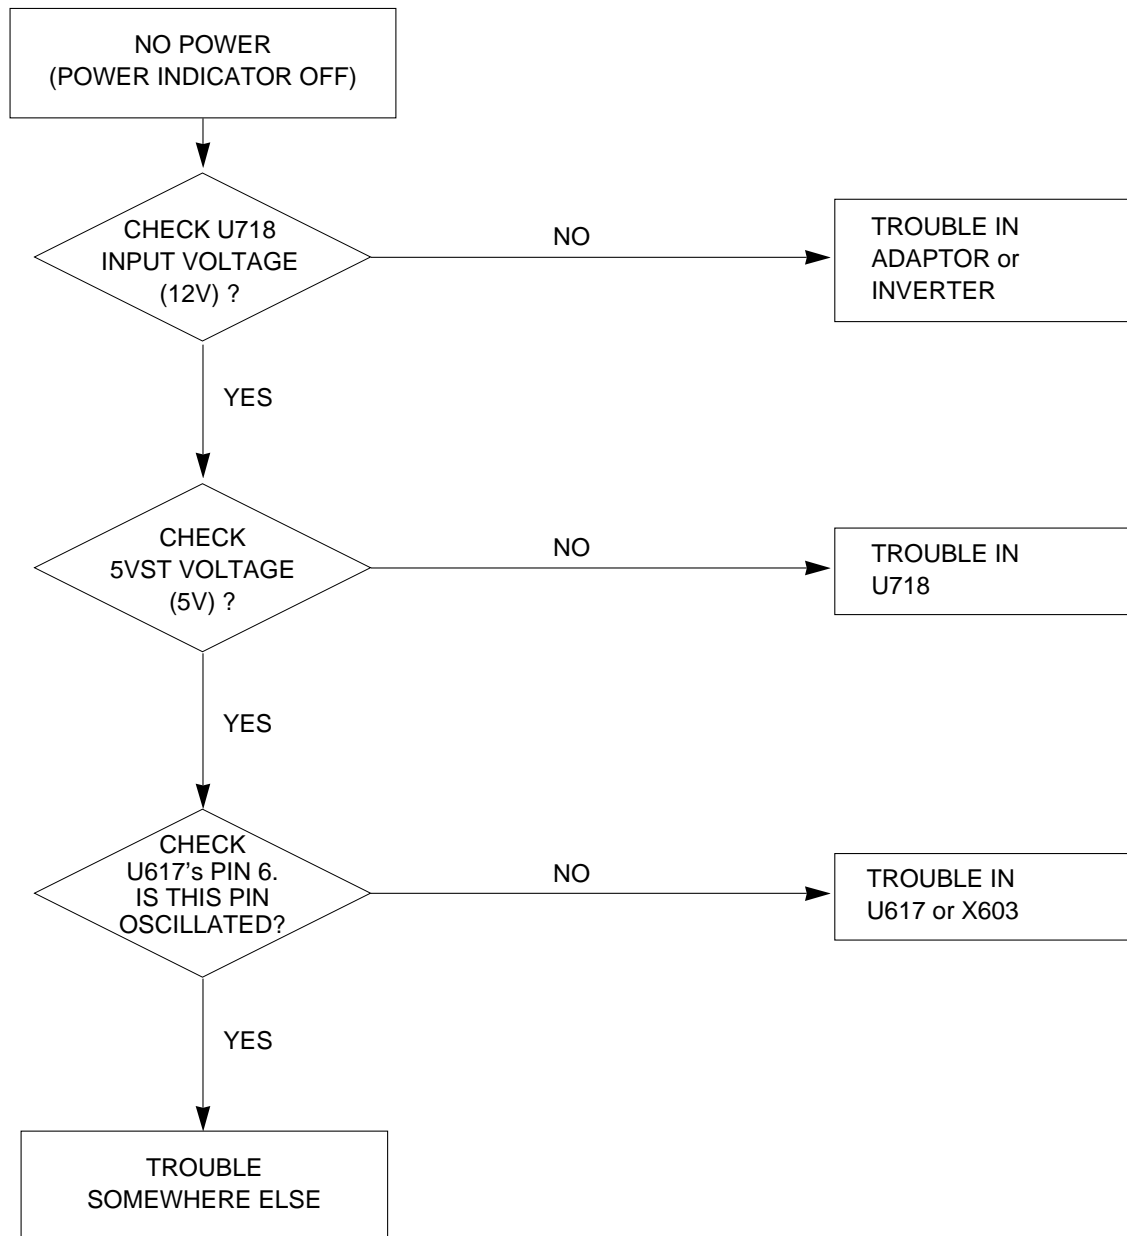

TROUBLESHOOTING GUIDE

1. NO POWER

2. NO RASTER

3. NO CLOCK (CLOCK GENERATOR)

4. TROUBLE IN DPM