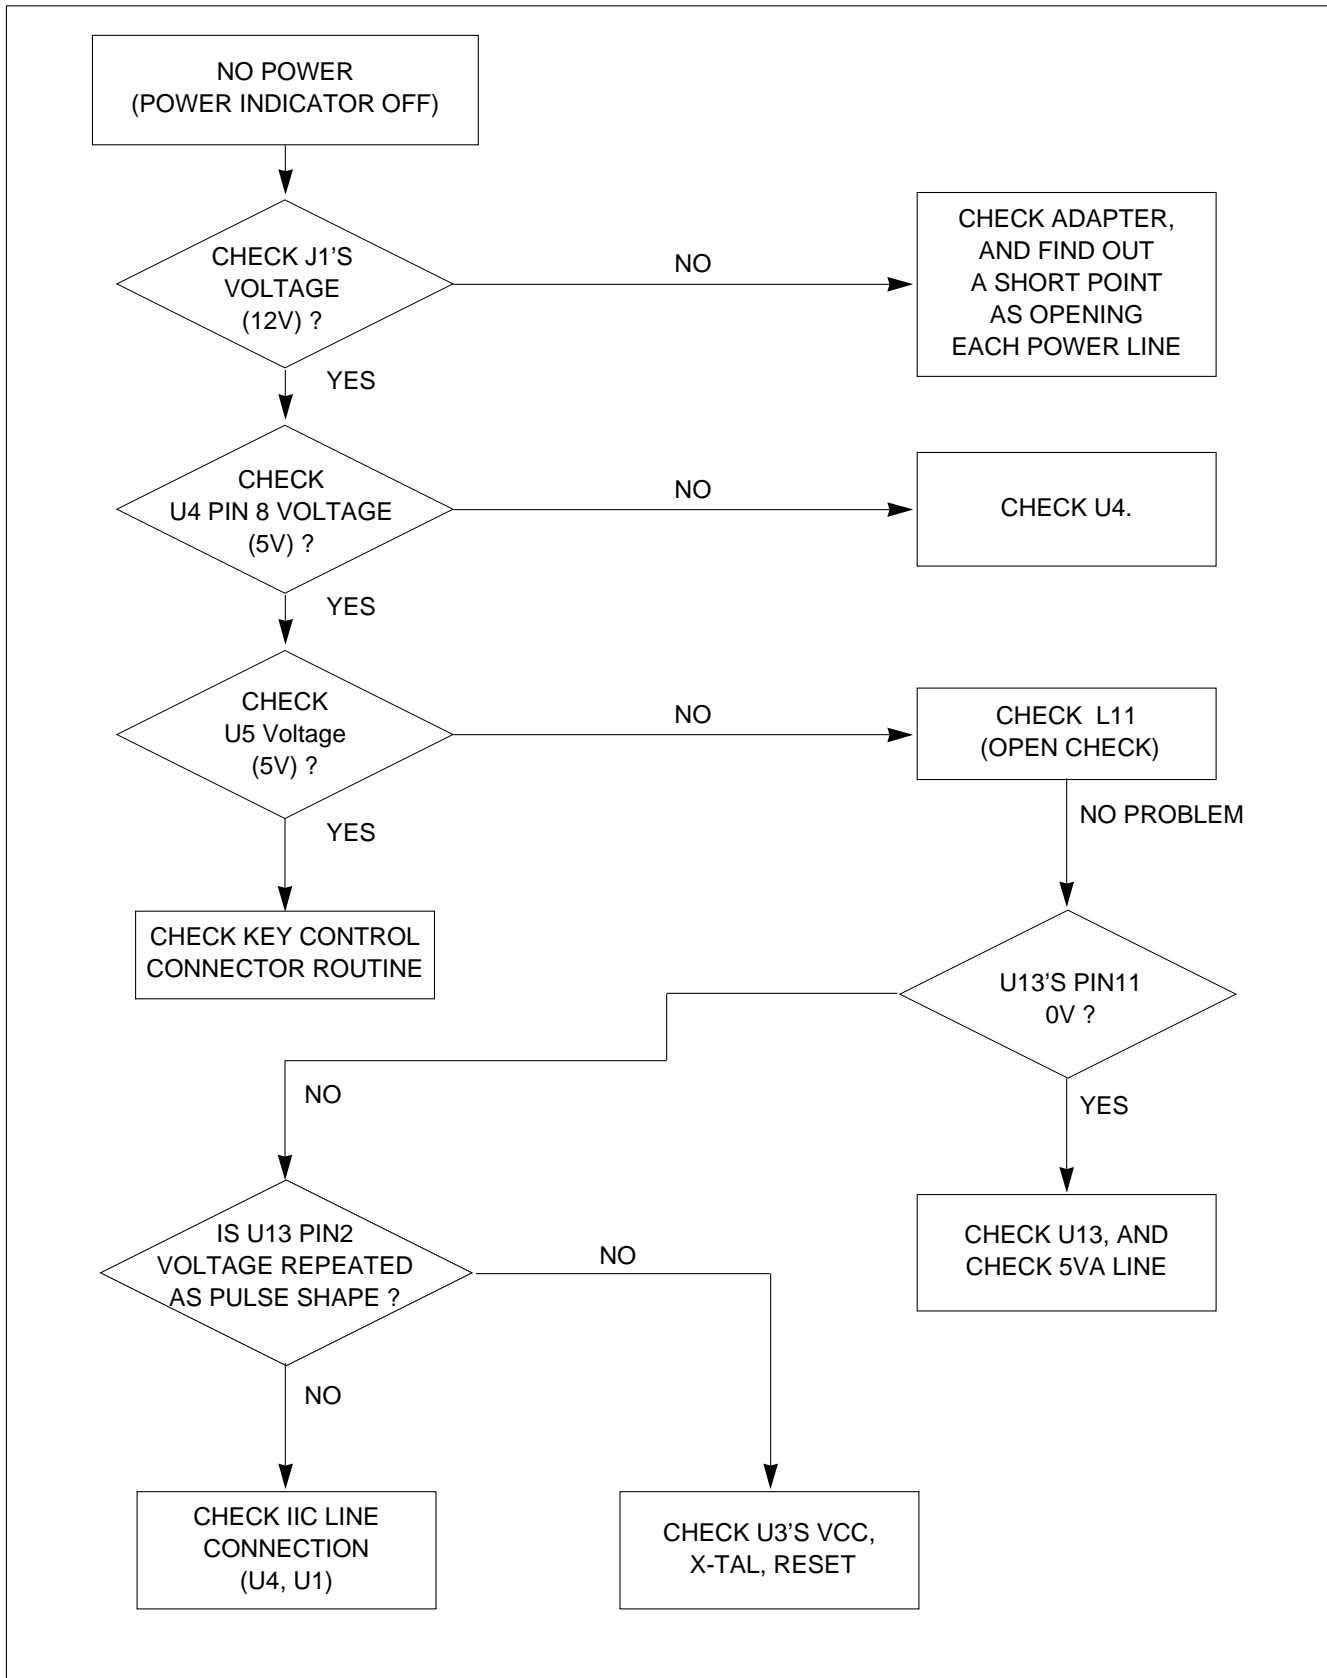

# TROUBLESHOOTING GUIDE

## 1. NO POWER

## 2. NO RASTER (OSD IS NOT DISPLAYED) – INVERTER

#### 4. NO RASTER (OSD IS DISPLAYED) – gmZAN1