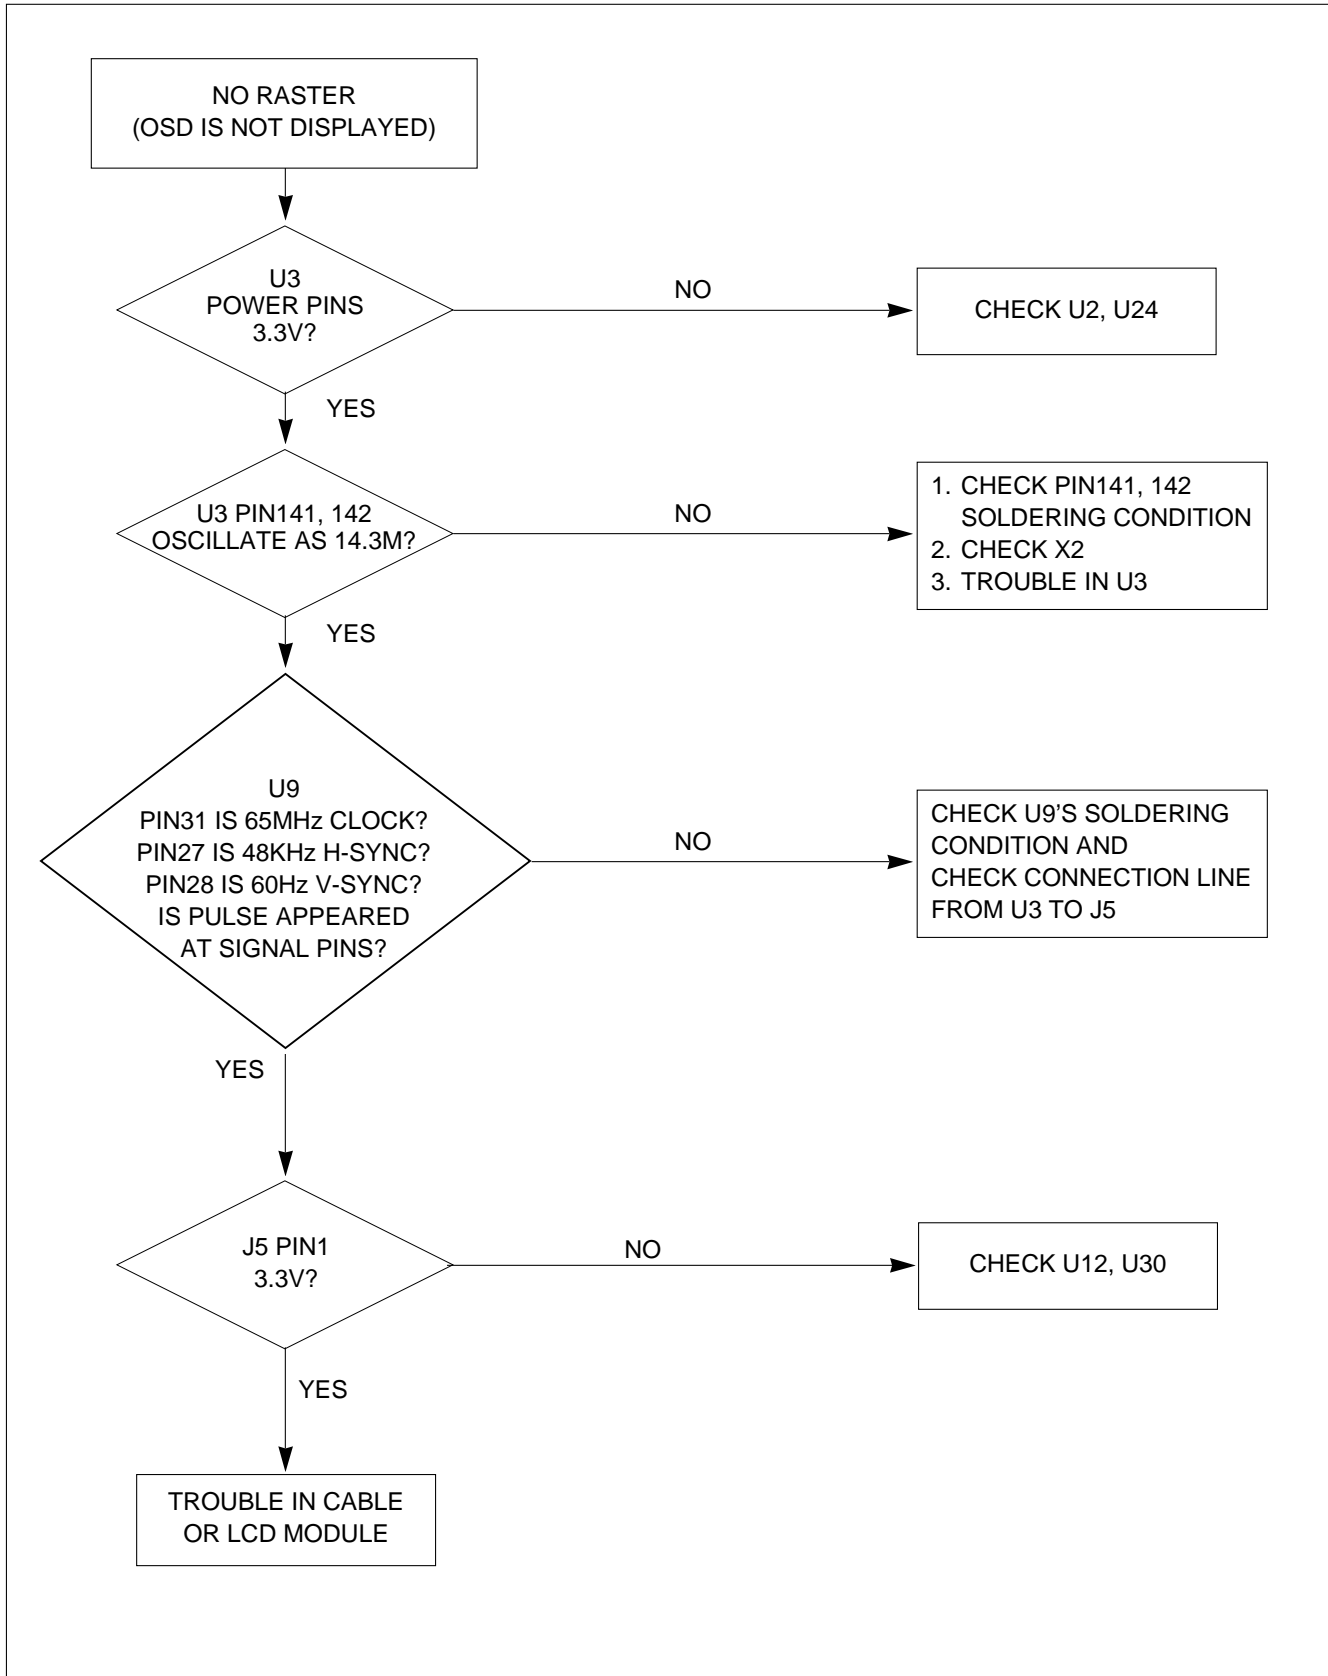

# TROUBLESHOOTING GUIDE

## 1. NO POWER

## 2. NO RASTER (OSD IS NOT DISPLAYED) – INVERTER

#### 4. NO RASTER (OSD IS DISPLAYED) – gmZAN1